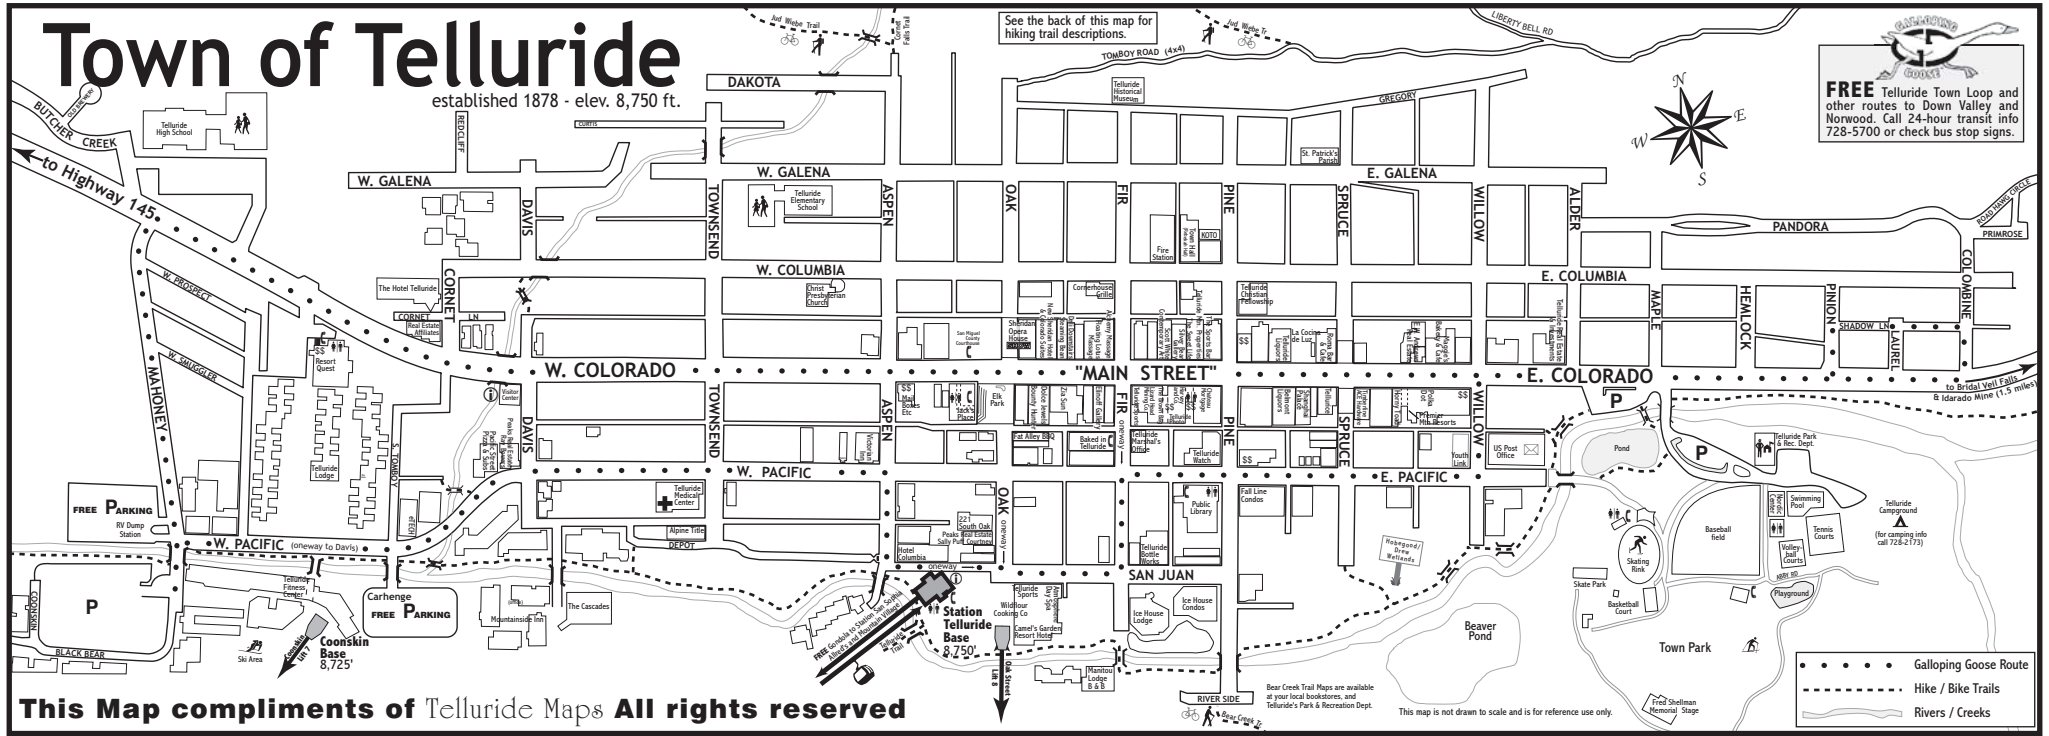

Town of Telluride

established 1878 - elev. 8,750 ft.

FREE Telluride Town Loop and other routes to Down Valley and Norwood. Call 24-hour transit info 728-5700 or check bus stop signs.

This Map compliments of Telluride Maps All rights reserved